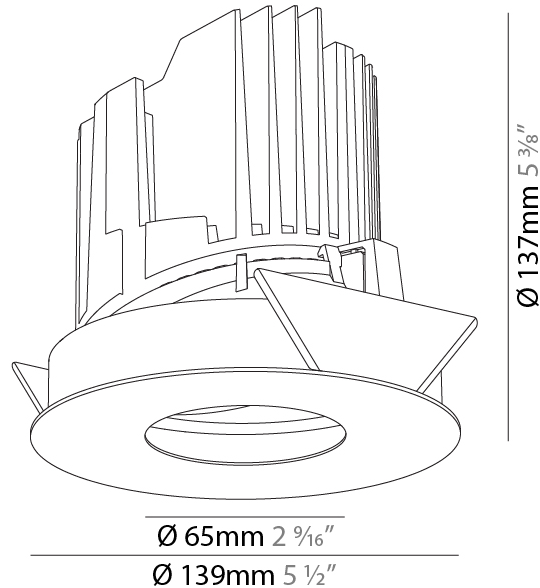

Series: Bioniq
Subseries: Bioniq Round Wallwash
Brand: Prolicht
Division: Architectural
Mounting Type: Recessed
Mounting Location: Ceiling
Subcategory: Downlight

PHYSICAL

Shape: Round
Diameter (mm): 139
Diameter (in): 5 1/2
Height (mm): 137
Height (in): 5 3/8
Ceiling Thickness (mm): 10 / 12.5 / 15 / 25
Ceiling Thickness (in): 3/8 or 1/2 or 9/16
Min. Recessing Depth (mm): 150
Min. Recessing Depth (in): 5 7/8
Light Distribution: Adjustable / Asymmetric
Weight (kg): 0.865
Weight (lbs): 1.9
Fixture Finish: SSR / BKV / CWI / CRY / HAB / UFT / ITA / RUA / FTG / MYG / LOD / PUS / FRO / FUP / KIA / POP / BLS / SPG / MEY / GOH / GUM / CHC / COM / ABZ / JAG / OBR / MOS / ROR
Fixture Material: Aluminum Die Cast
Cut-out Measurements: 130mm / 5 1/8"

ELECTRICAL

Lamp Type: LED (Zhaga Standard)
Input Wattage (W): 28.6
Total Output Wattage (W): 26
Dimming: Tri-Mode (Non-Dimming and Phase Dimming (120Vac only) and 0-10V Dimming)
Driver Included: No
Driver Location: Recessed Housing
Driver Type: Constant Current - Universal
Housing: See components
Input Voltage (V): 120 - 277
Constant Current (MA): 700

LED

Number of LEDs: 1
Color Temperature (°K): 2700 / 3000 / 3500 / 4000
Max. Delivered Lumen (lm): 1890 / 1930 / 2028 / 2070
Nominal Lumen (lm): 3210 / 3290 / 3459 / 3530
CRI: >90 CRI
Lamp Life (hrs): 50000

OPTICAL

Reflector: 20 / 25 / 40
Adjustability: Fixed

RATINGS AND CERTIFICATIONS

Certified By: Certified for North American Standards
IP rating: IP20

	130mm 5 1/8"	150mm 5 7/8"	10 | 15mm 3/8" | 9/16"	30°	355°	
A